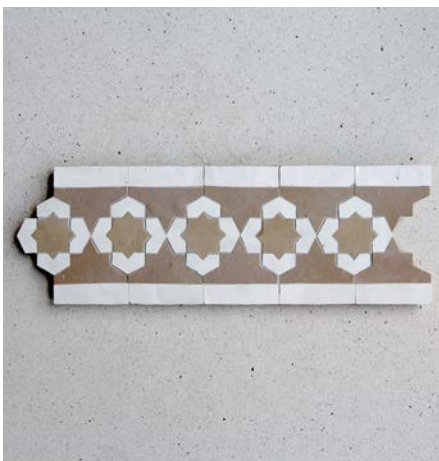

EZRBRD2107

Code & Colour

EZRBRD2107 in Snow, Clay and Latte

Applications

*Pattern customisable in any colourway from our Moroccan Zellige range, refer to pages 21-23