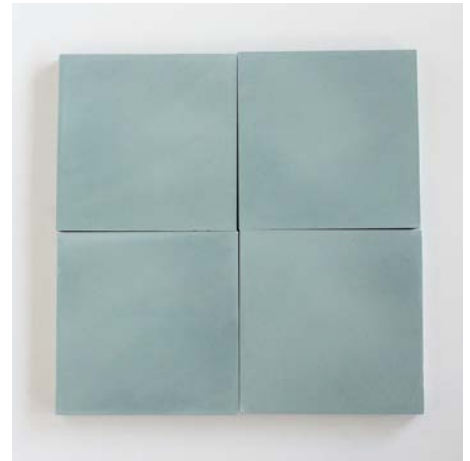

Colour: Spearmint

* Available to order in below sizes

Metric

100 x 100 x 16mm
200 x 200 x 16mm
200 x 50 x 16mm

Imperial

Applications

EZCM2050