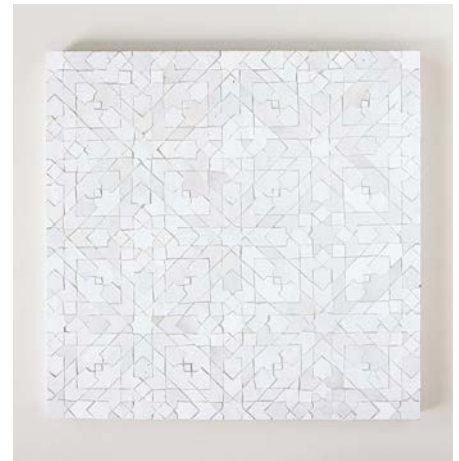

EZR0201

Code & Colour

EZR0201 in Snow

Applications

*Pattern customisable in any colourway from our Moroccan Zellige range, refer to pages 21-23