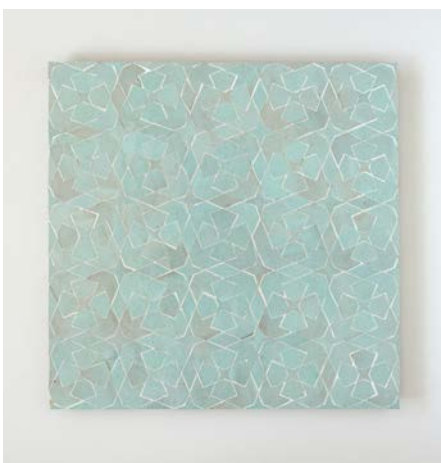

EZR0207

Code & Colour

EZR0207 in Moss

Applications

*Pattern customisable in any colourway from our Moroccan Zellige range, refer to pages 21-23